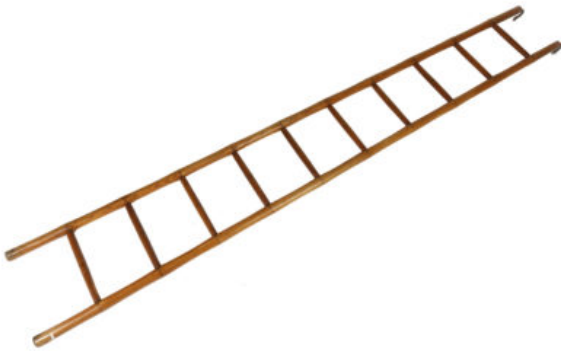

GARDEN COURT ANTIQUES

San Francisco, California
415 355-1690

English Victorian Period Faux Bamboo Ladder, Circa 1890

List: \$1,900

English Victorian Period Faux bamboo carved fruitwood ladder circa 1890; [1. throughout the 19th century, the English were obsessed with all things Asian. Chinoiserie was in vogue and making furniture that had an Asian influence was very much in style. This library ladder was carved from fruitwood but carved to look like bamboo.] height: 107 in. 272 cm., width: 15.5 in. 38 cm., depth 2 in. 5 cm.

- Item Number: 05135380
- Country: England
- Period: Victorian
- Creation Date: Circa 1890
- Materials: Faux Bamboo, Fruitwood
- Height: 107 in., 272 cm.
- Length: 15.5 in., 38 cm.
- Depth: 2 in., 5 cm.
- Condition: Excellent