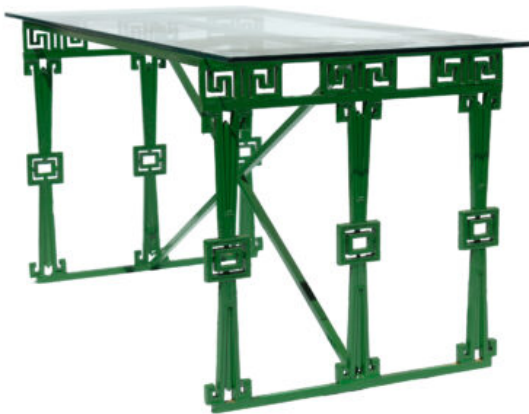

## Green Painted Iron Art Deco Table With Greek Key Motif And Glass Top, French Circa 1930s.

List: \$3,250

Green Painted Iron Art Deco Table with Greek key motif and glass top  
French circa 1930s.

height: 30.5 in. 77.5 cm., width: 48 in. 122 cm., depth: 30 in. 76 cm.

- Item Number: JG-397
- Country: France
- Period: 20th Century
- Creation Date: Circa 1930
- Materials: enamel, Iron
- Height: 30.5 in., 77 cm.
- Length: 122 cm., 48 in.
- Depth: 30 in., 76 cm.
- Condition: Very good